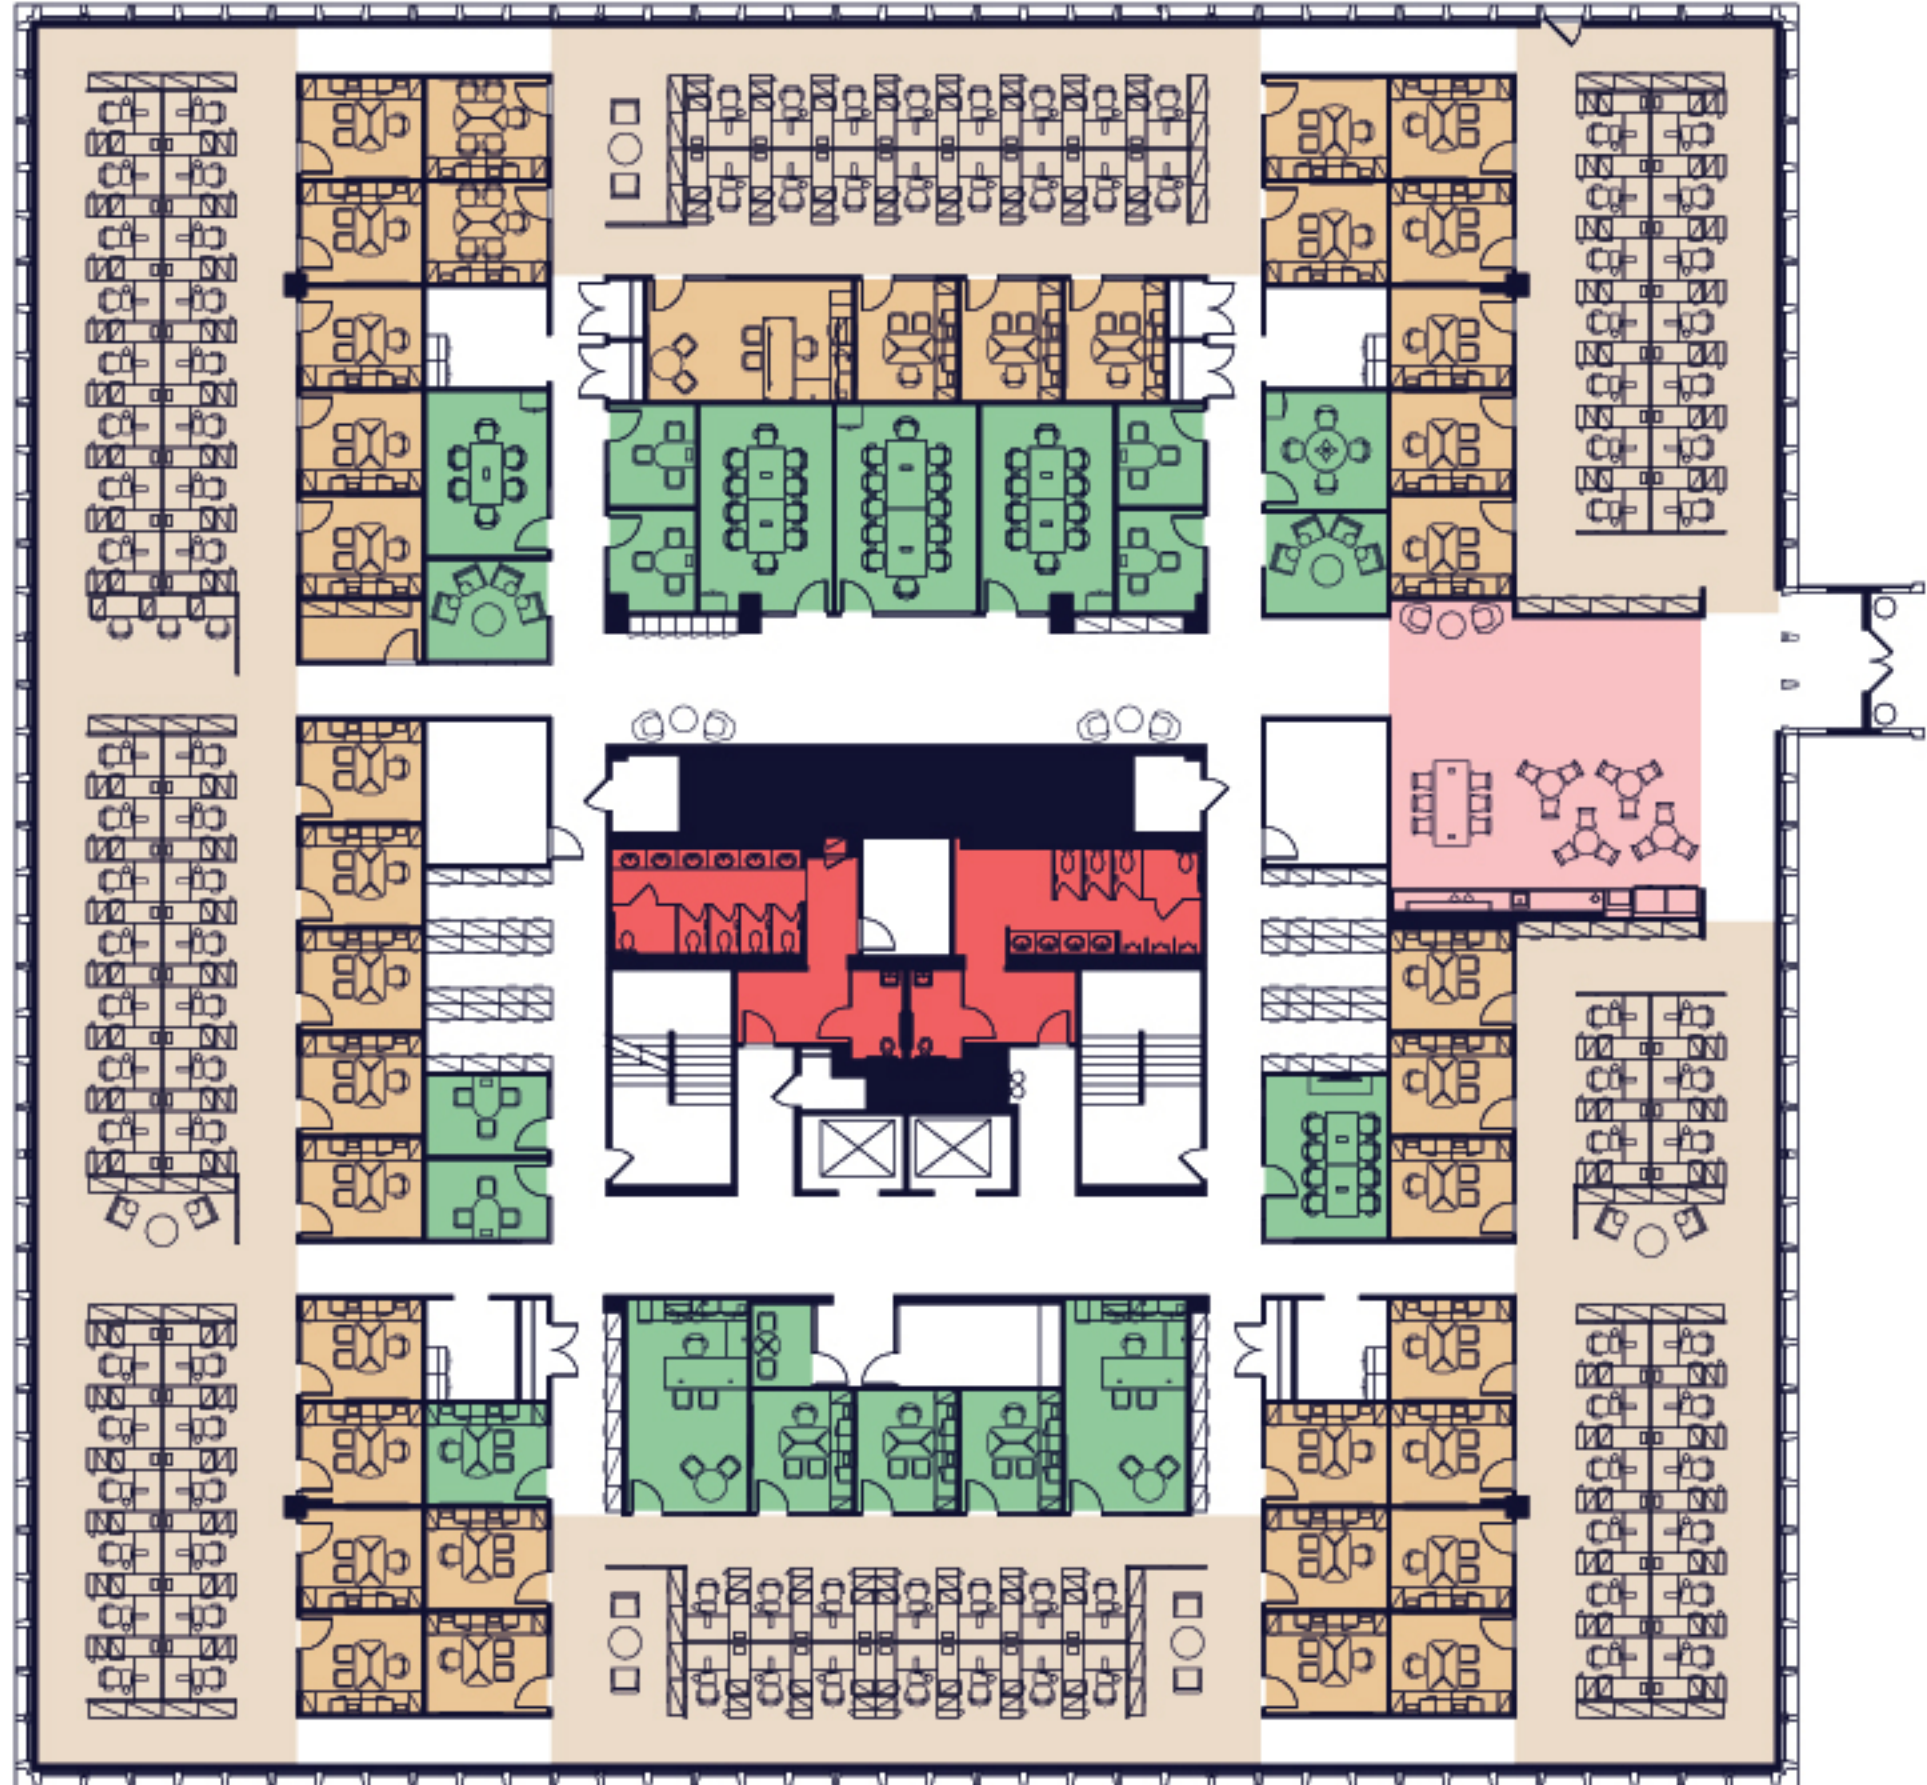

NEST

NORTHEAST SCIENCE
& TECHNOLOGY CENTER

5 NEST DRIVE

FLOOR THREE

Existing Conditions

TOTAL RSF	34,277 RSF
FLOOR TO FLOOR HEIGHT	14'
PRIVATE OFFICES	41 Seats
CONFERENCE ROOMS	82 Seats
COLLABORATION	40 Seats
WORK STATIONS	105 Seats

KEY

Open Office Area	■
Private Offices	■
Conference Rooms	■
Employee Bathrooms	■
Cafeteria	■

NESTCENTER.COM
LEASING@NESTCENTER.COM
2000 GALLOPING HILL ROAD
KENILWORTH, NJ 07033