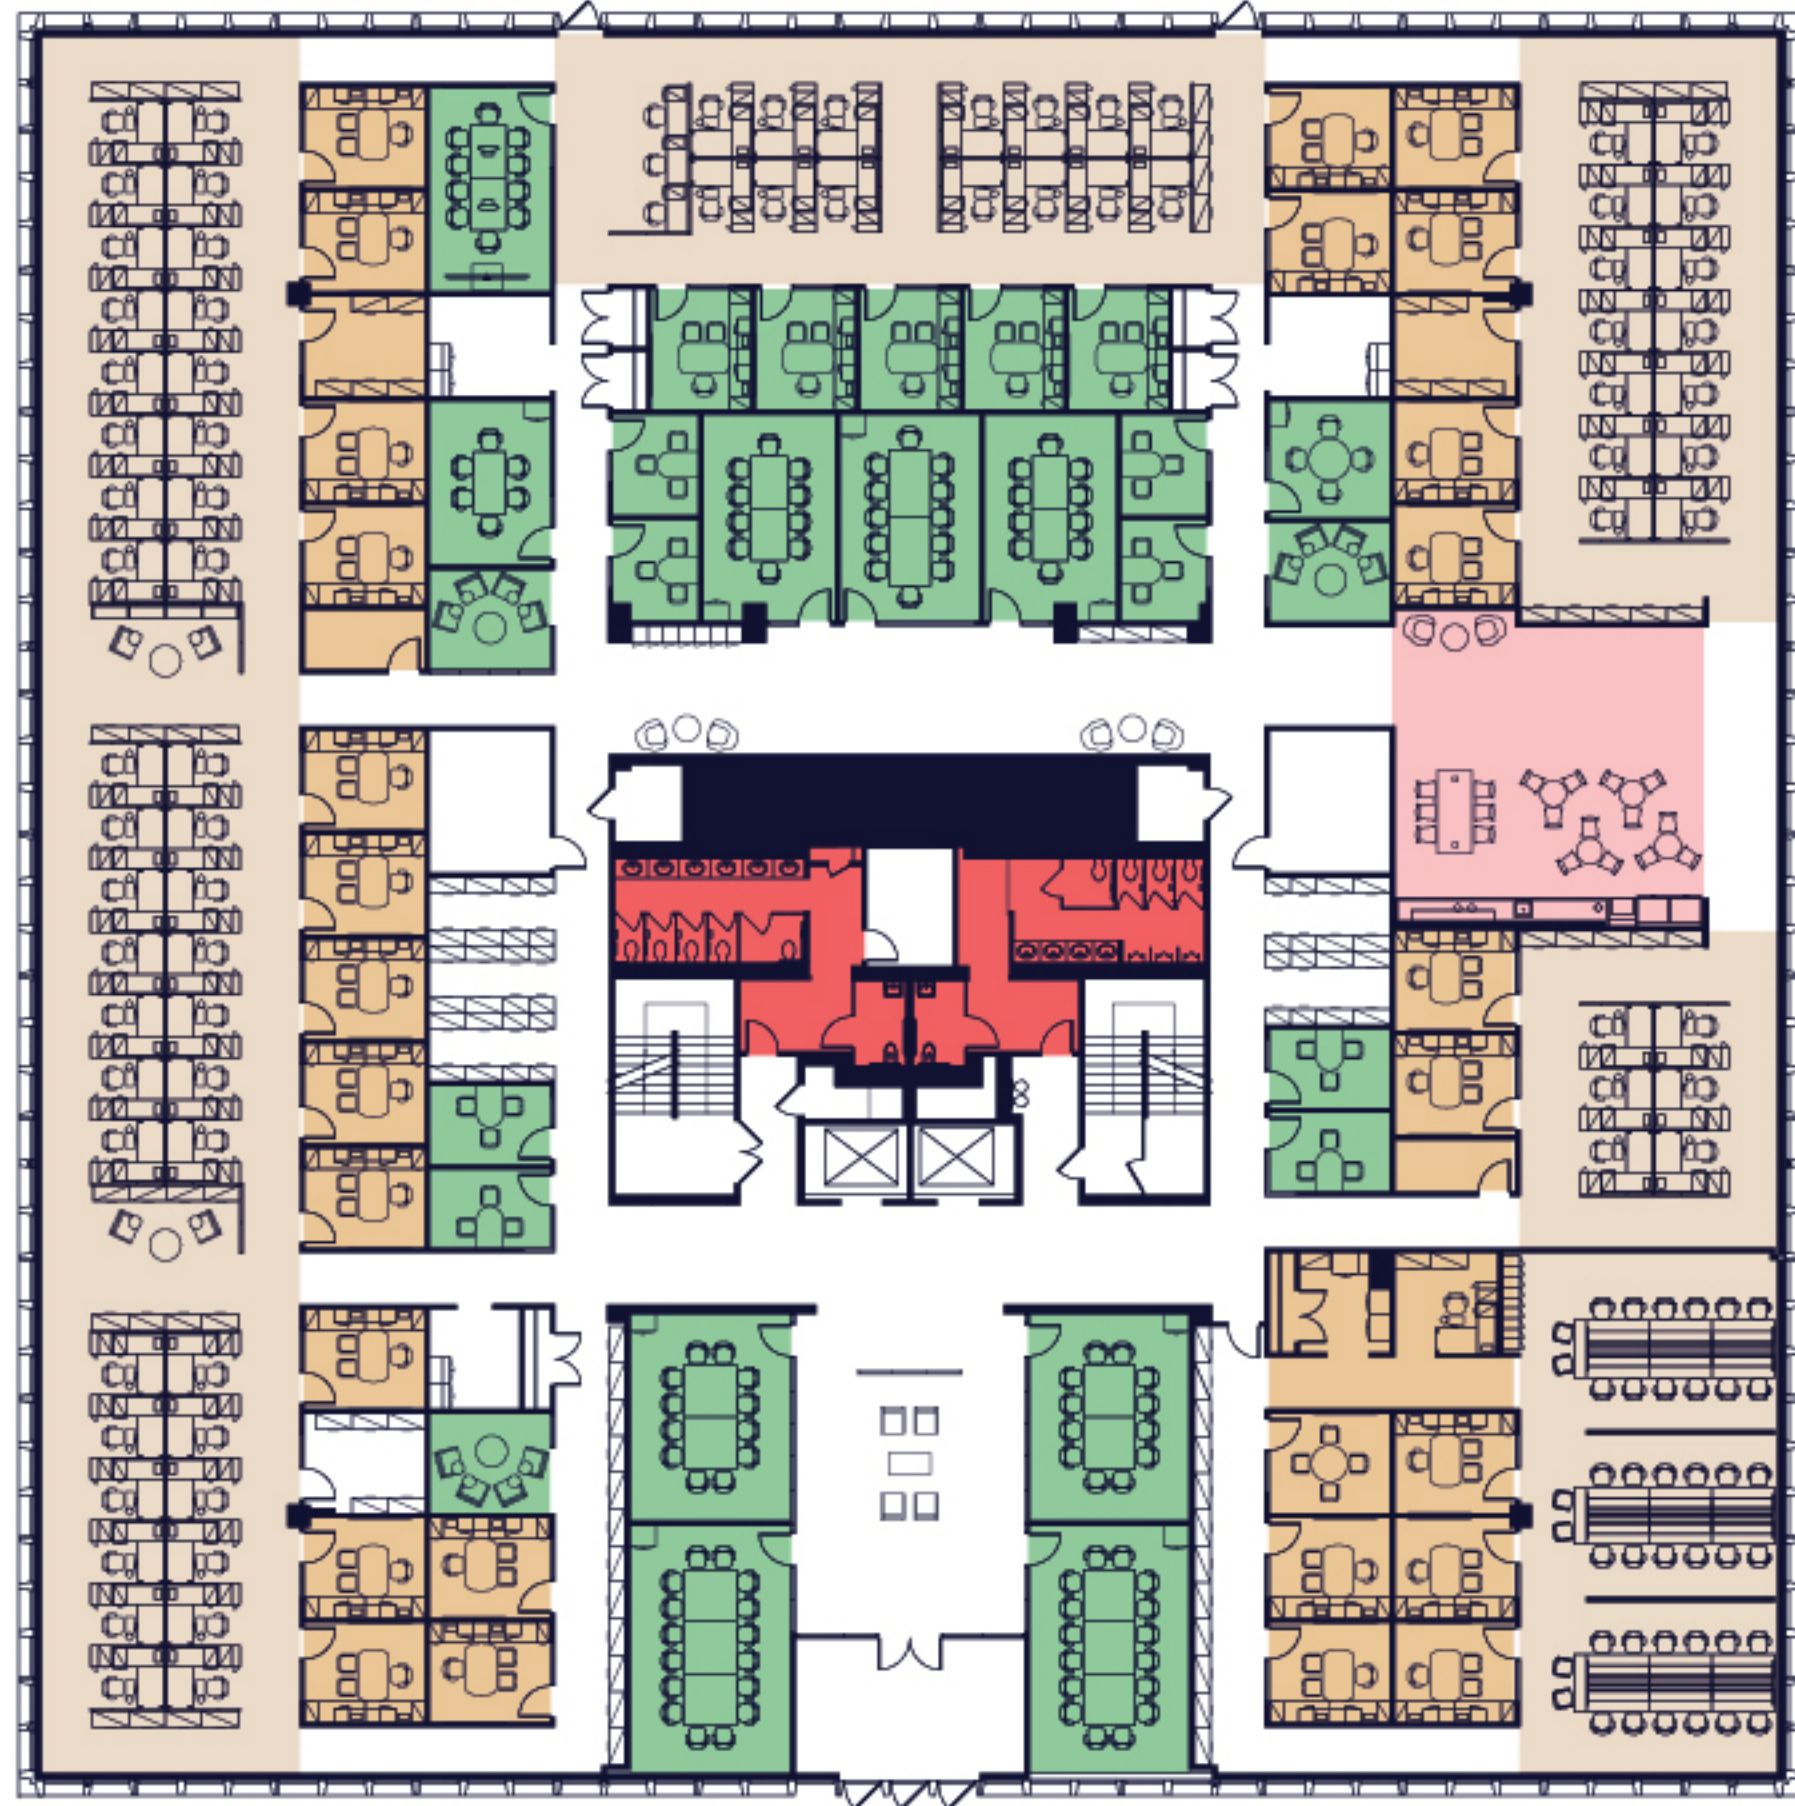

NEST

NORTHEAST SCIENCE
& TECHNOLOGY CENTER

5 NEST DRIVE

GROUND FLOOR

Existing Conditions

TOTAL RSF	34,142 RSF
FLOOR TO FLOOR HEIGHT	15' 3"
PRIVATE OFFICES	33 Seats
CONFERENCE ROOMS	140 Seats
COLLABORATION	32 Seats
WORK STATIONS	115 Seats

KEY

Open Office Area	■
Private Offices	■
Conference Rooms	■
Employee Bathrooms	■
Cafeteria	■

NESTCENTER.COM
LEASING@NESTCENTER.COM
2000 GALLOPING HILL ROAD
KENILWORTH, NJ 07033