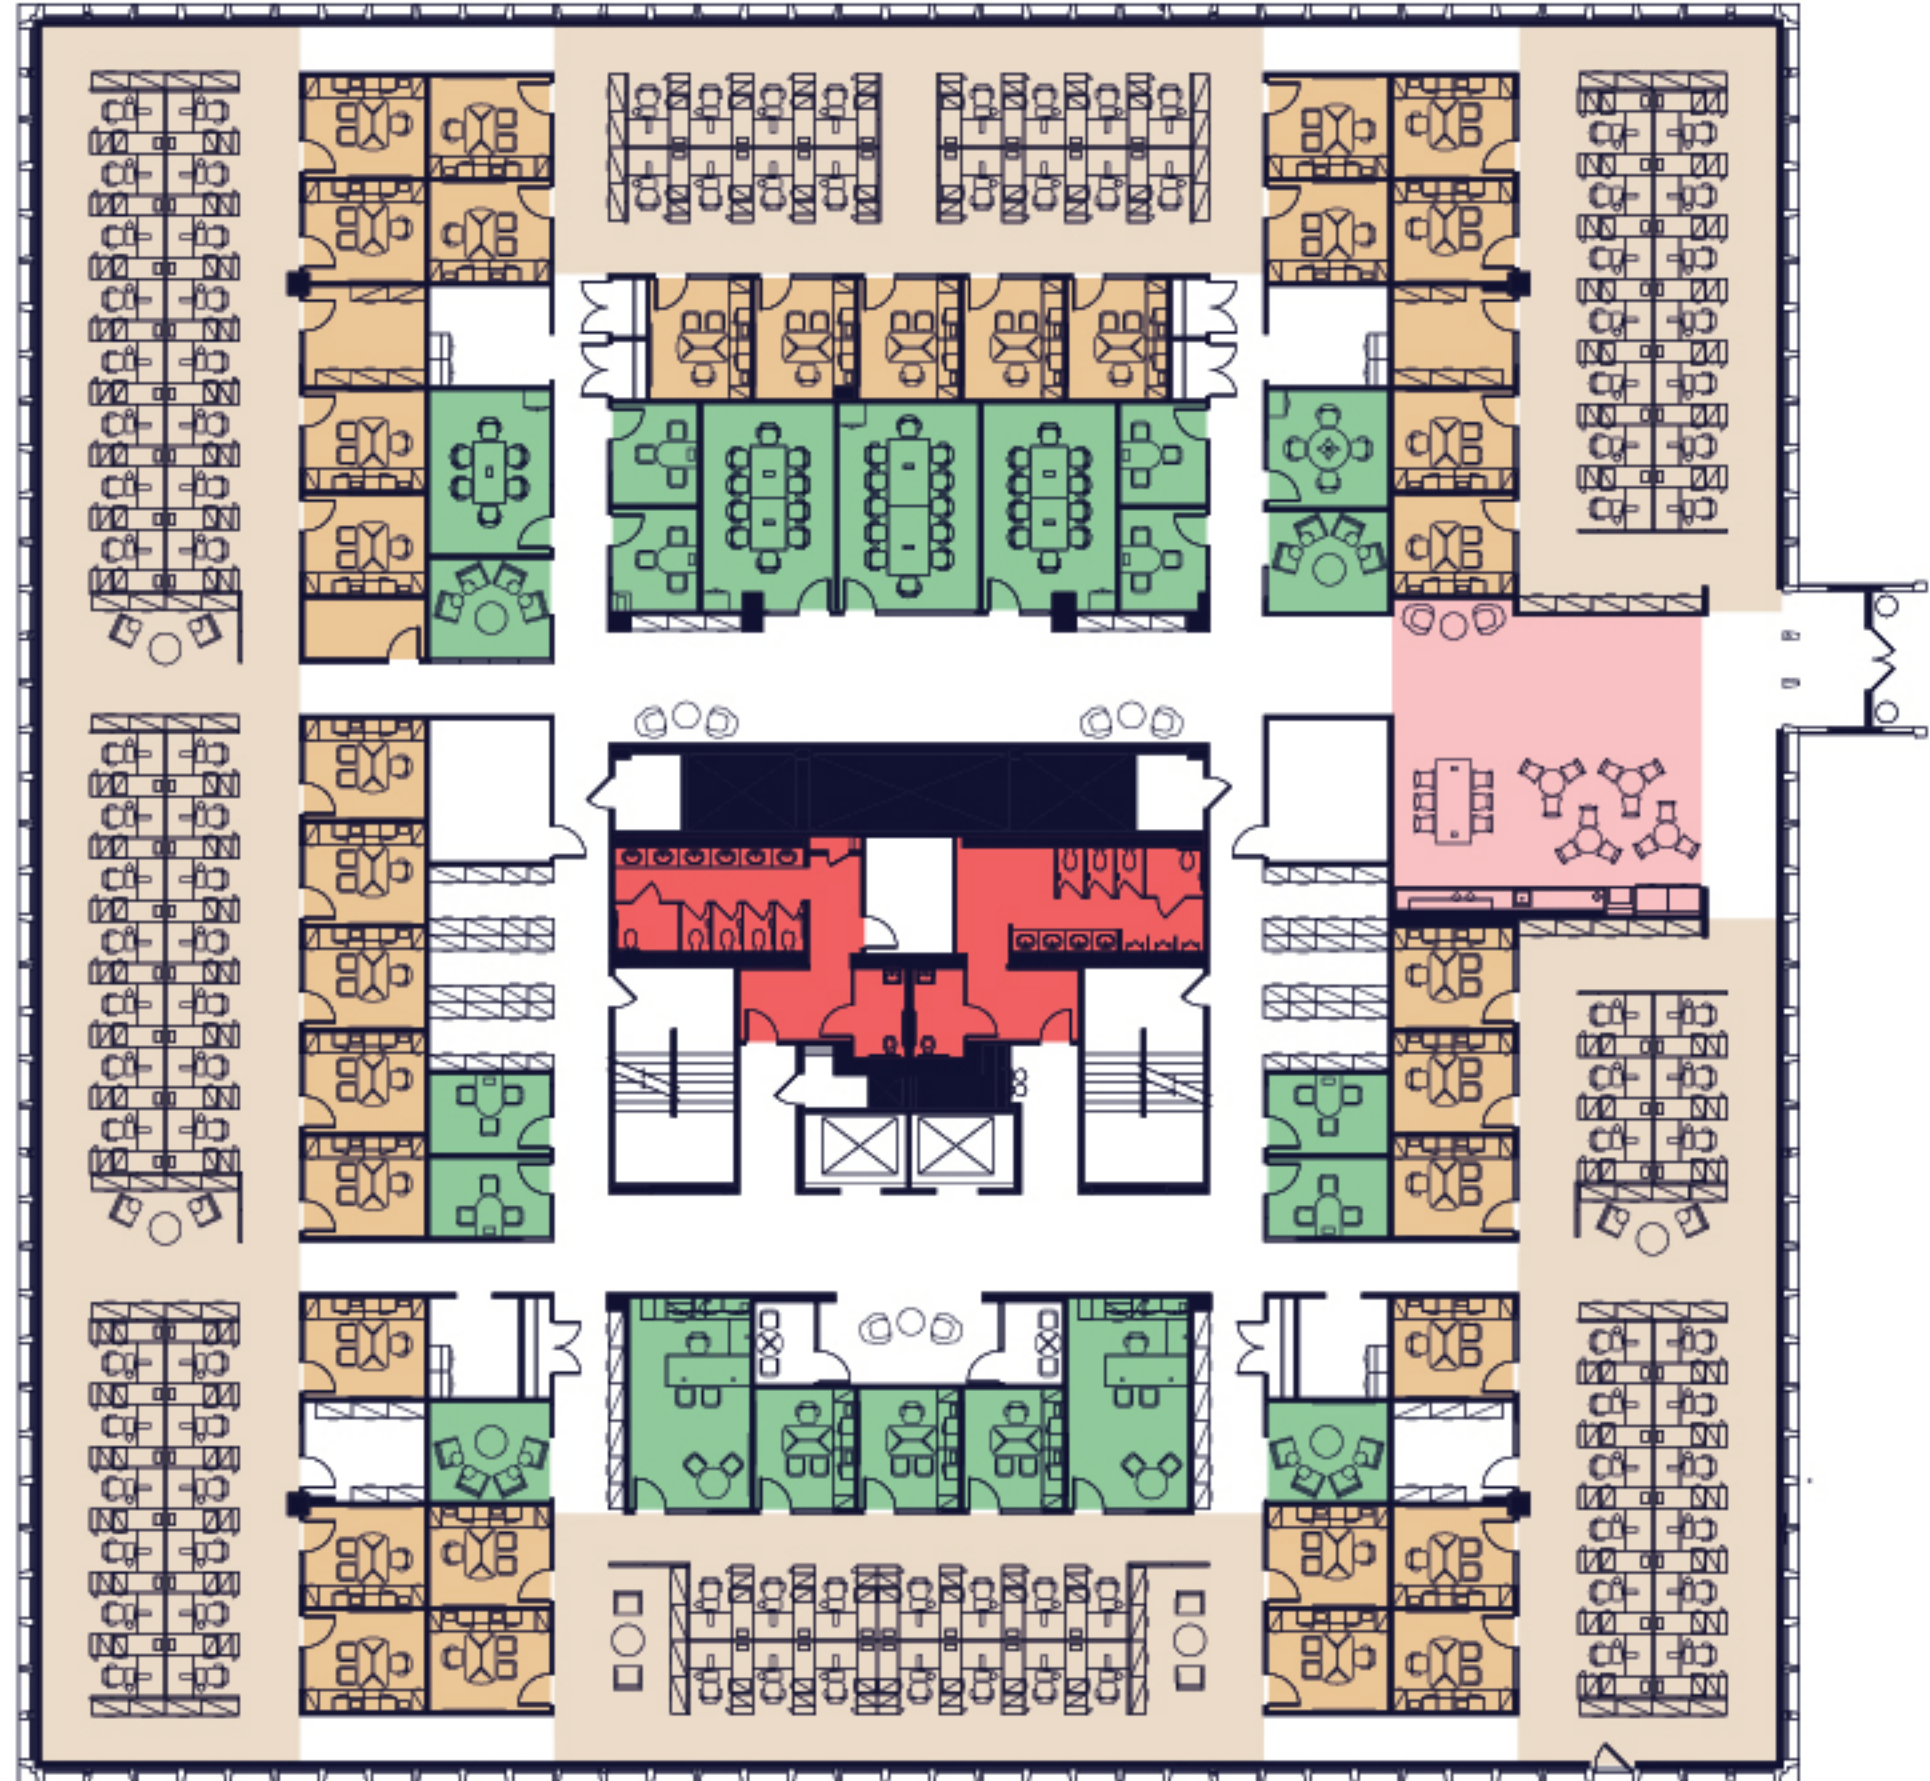

NEST

NORTHEAST SCIENCE
& TECHNOLOGY CENTER

5 NEST DRIVE

FLOOR TWO

Existing Conditions

TOTAL RSF 34,277 RSF

FLOOR TO FLOOR HEIGHT 14'

PRIVATE OFFICES 38 Seats

CONFERENCE ROOMS 84 Seats

COLLABORATION 42 Seats

WORK STATIONS 104 Seats

KEY

Open Office Area	■
Private Offices	■
Conference Rooms	■
Employee Bathrooms	■
Cafeteria	■

NESTCENTER.COM
LEASING@NESTCENTER.COM
2000 GALLOPING HILL ROAD
KENILWORTH, NJ 07033